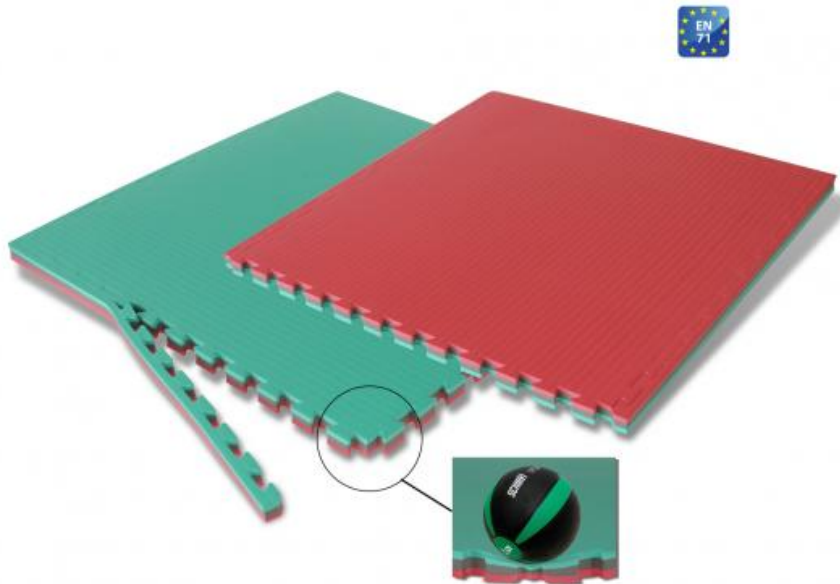

## Interlocking cm carpet. 100x100x4, two-tone red and green

JOINT CARPET two-color, Red-Blue in EVA, judo surface (non-slip rice straw finish) on two sides, reversible, hardness 45, red-blue color, elastic material with particular shock absorption characteristics, anti fungi, antibacterial, hypoallergenic, washable, complete with 3 straight edges, meas. 4cm 100x100x4 according to UNI EN 71