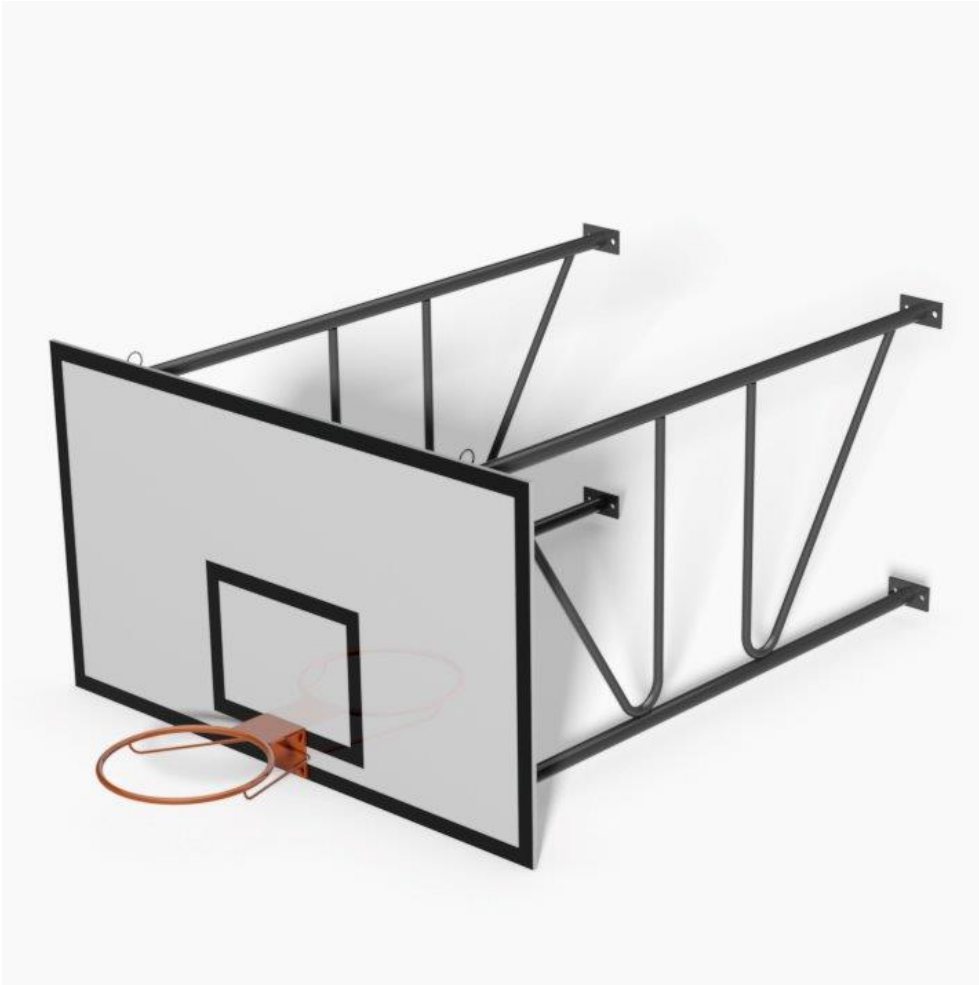

Art. 4262

Wall fixed basket system, wood backboard, ext. arm 320 cm.

Wall fixed basket system, wood backboard, ext. arm 320 cm.