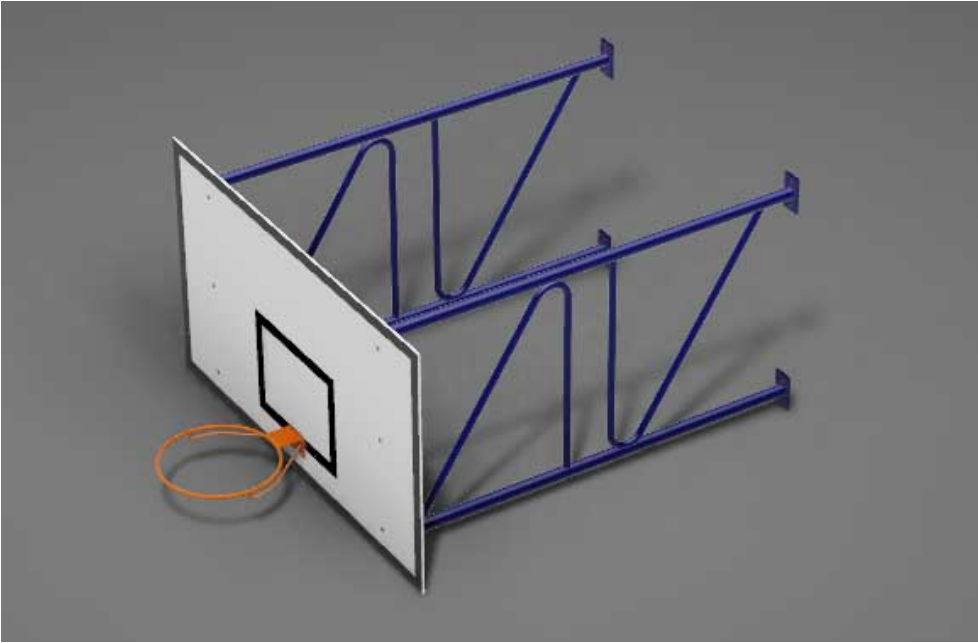

Art. 4243

Wall fixed basket system, wood backboard, ext. arm 168 cm.

Wall fixed basket system, wood backboard, ext. arm 168 cm.