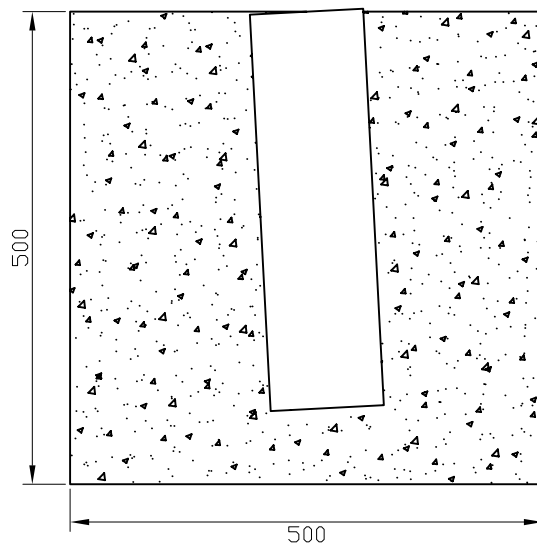

GENERAL RULES

NET HEIGHT

- Male = 243 cm.
- Female = 224 cm.

PLACEMENT OF THE POST

Install the post with the lane turned to the court. The distance between the posts are 11 metres.

WARNING:

- To activate the internal mechanisms use only the crank supplied.
- Not use any types of resins to fix the sockets.

Cement's section

Put the socket inside a cube of cements 50x50x50 cm. The socket must be inclined of 3° to outside of the court.

Place the socket with the laned turned to the court.

Periscope volleyball system in aluminium