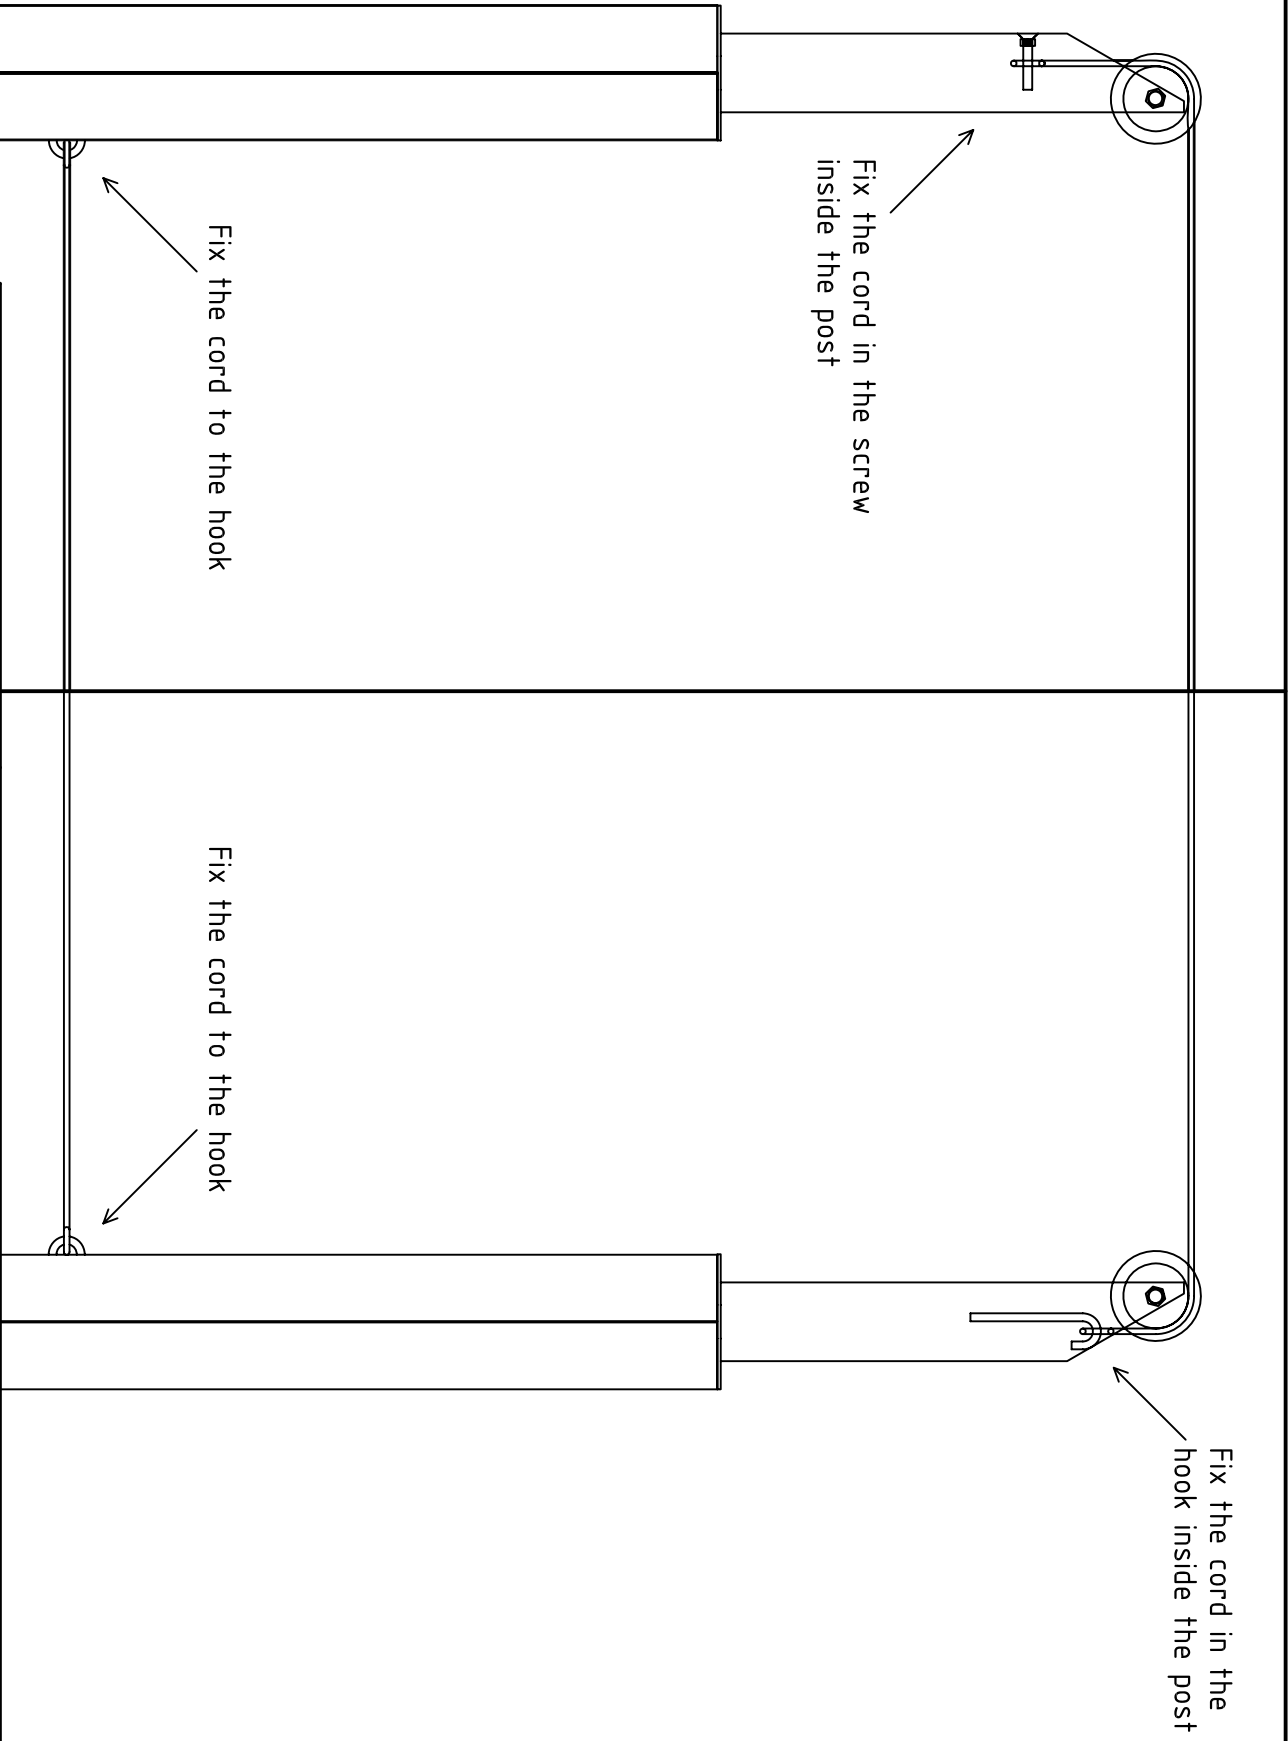

GENERAL RULES

NET HEIGHT

- Male = 243 cm.
- Female = 224 cm.

PLACEMENT OF THE POST

Install the post with the lane turned to the court. The distance between the posts are 11 metres.

WARNING:

- To activate the internal mechanisms use only the crank supplied.
- Not use any types of resins to fix the sockets.

Cement's section

Put the socket inside a cube of cements 50x50x50 cm. The socket must be inclined of 3° to outside of the court.

Place the socket with the laned turned to the court.

Periscope volleyball system in aluminium