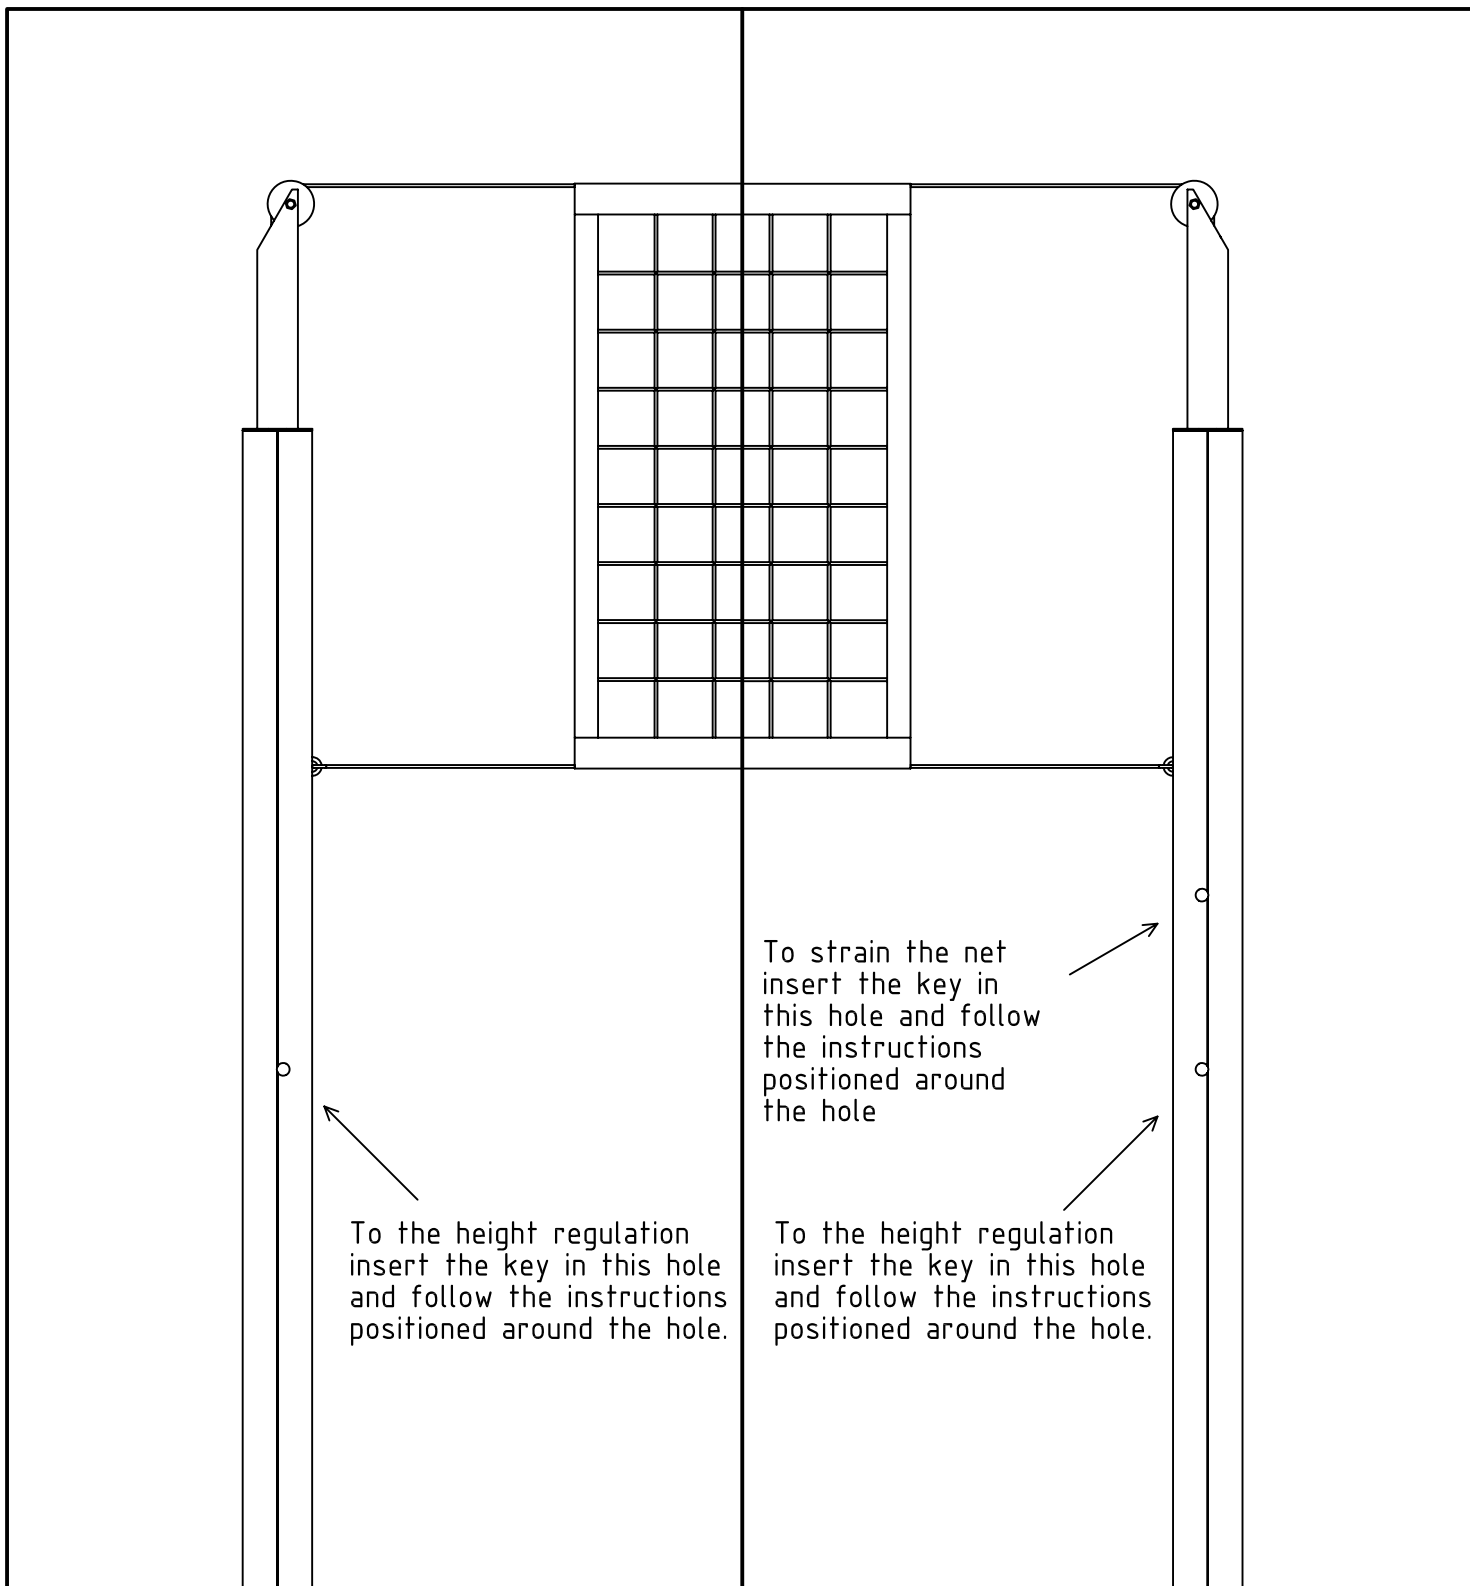

GENERAL RULES

NET HEIGHT

- Male = 243 cm.
- Female = 224 cm.

PLACEMENT OF THE POST

Install the post with the lane turned to the court. The distance between the posts are 11 metres.

WARNING:

- To activate the internal mechanisms use only the crank supplied.
- Not use any types of resins to fix the sockets.

Cement's section

Put the socket inside a cube of cements 50x50x50 cm. The socket must be inclined of 3° to outside of the court.

Place the socket with the laned turned to the court.

Periscope volleyball system in aluminium